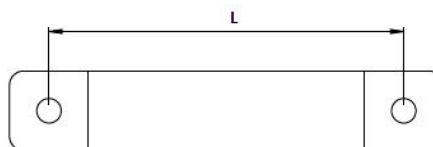

# MB earthing tapes

made of flexible E-Cu stranded wires with connecting end pads

Manufactured with highly flexible E-Cu stranded wires with connecting end pads made of tinned copper strips.

The minimum transition and connecting resistance makes them perfectly suitable for use as earthing tapes.

Earthing Tapes are available with M4, M5, M6, M8 or M10 connections and in some sizes with both connection sizes combined.

RoHS compliant

Cross-section	Current load
6 mm <sup>2</sup>	67 - 80 A
10 mm <sup>2</sup>	89 - 106 A
16 mm <sup>2</sup>	132 - 157 A
25 mm <sup>2</sup>	177 - 210 A
35 mm <sup>2</sup>	230 - 275 A
50 mm <sup>2</sup>	280 - 350 A
70 mm <sup>2</sup>	338 - 403 A